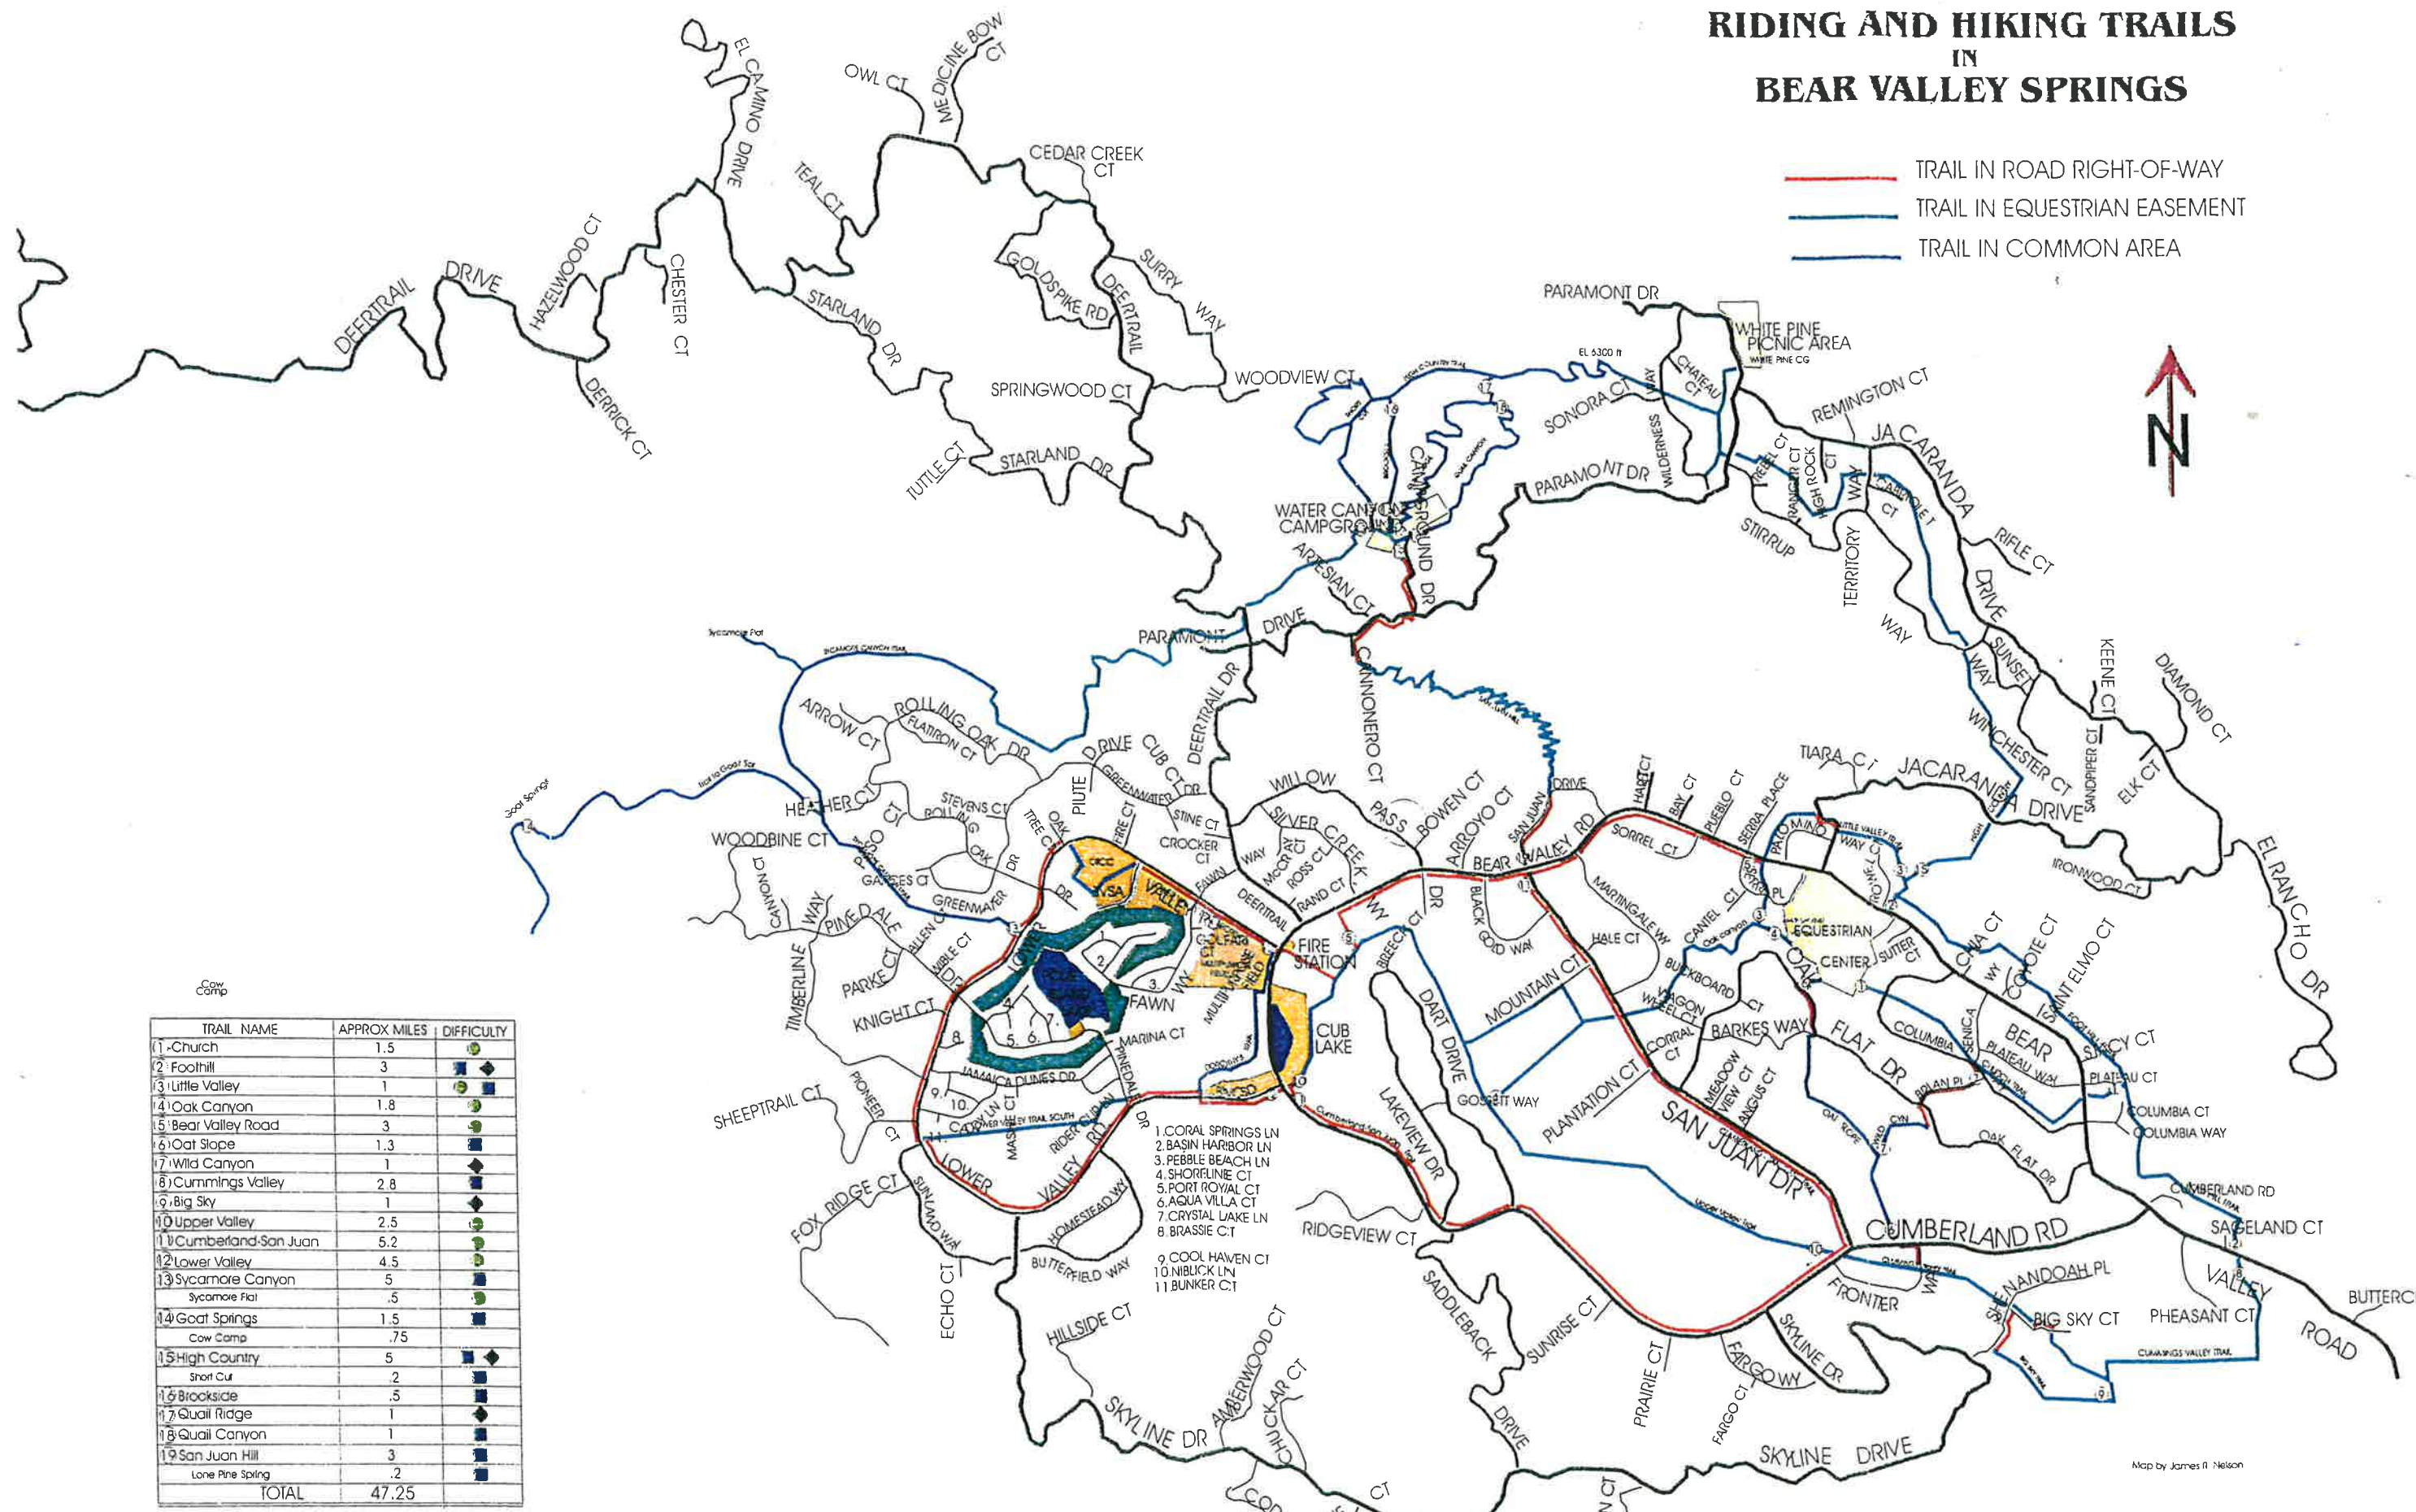

# RIDING AND HIKING TRAILS IN BEAR VALLEY SPRINGS

-  TRAIL IN ROAD RIGHT-OF-WAY
-  TRAIL IN EQUESTRIAN EASEMENT
-  TRAIL IN COMMON AREA

TRAIL NAME	APPROX MILES	DIFFICULTY
1 - Church	1.5	
2 - Foothill	3	
3 - Little Valley	1	
4 - Oak Canyon	1.8	
5 - Bear Valley Road	3	
6 - Oat Slope	1.3	
7 - Wild Canyon	1	
8 - Cummings Valley	2.8	
9 - Big Sky	1	
10 - Upper Valley	2.5	
11 - Cumberland-San Juan	5.2	
12 - Lower Valley	4.5	
13 - Sycamore Canyon	5	
Sycamore Flat	.5	
14 - Goat Springs	1.5	
Cow Camp	.75	
15 - High Country	5	
Short Cut	2	
16 - Brookside	.5	
17 - Quail Ridge	1	
18 - Quail Canyon	1	
19 - San Juan Hill	3	
Lone Pine Spring	.2	
<b>TOTAL</b>	<b>47.25</b>	

1. CORAL SPRINGS LN
2. BASIN HARBOR LN
3. PEBBLE BEACH LN
4. SHORFLINE CT
5. PORT ROYAL CT
6. AQUA VILLA CT
7. CRYSTAL LAKE LN
8. BRASSIE CT
9. COOL HAVEN CT
10. NIBLUCK LN
11. BUNKER CT

Map by James H. Nelson

Degree of Difficulty  
 Least